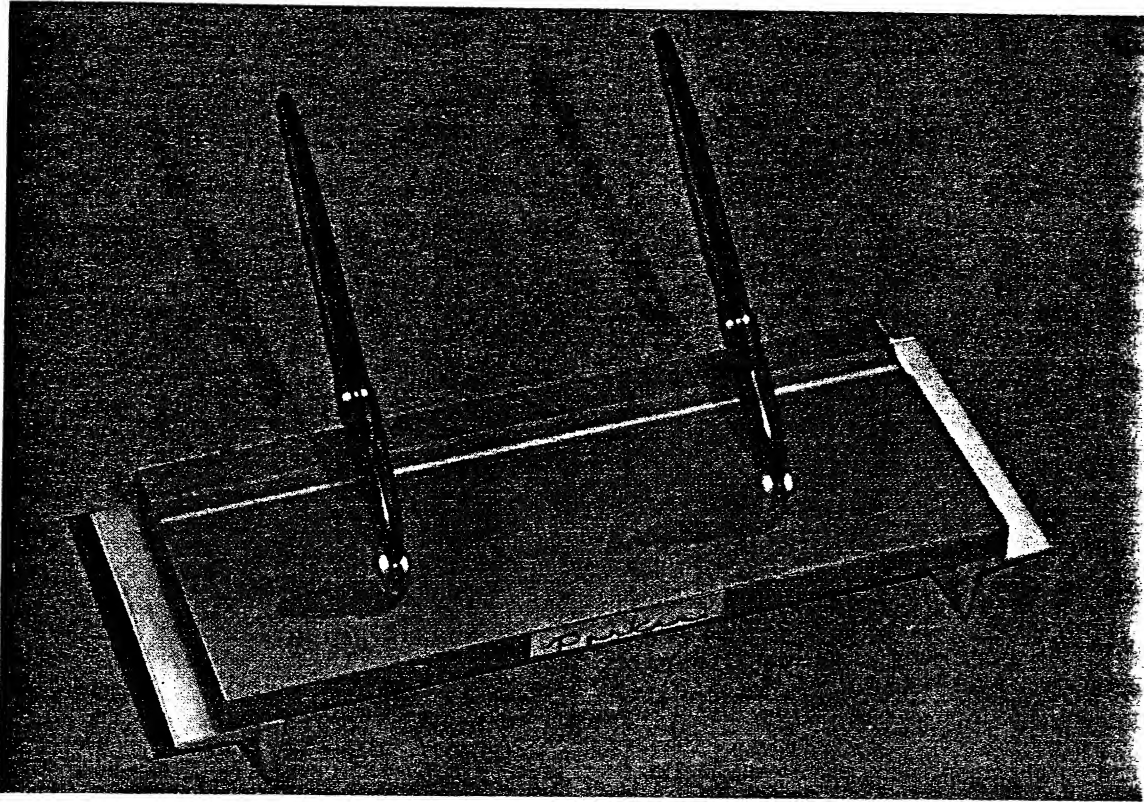

MODEL NO. 90-234

Angular lacquered brass tray with Pedrara Onyx base. Brass cigarette box with equestrian design. Two maroon pens and holders, 8 x 16 $\frac{3}{4}$ " . . . . . \$225.00.

*Parker "51" MAGNETIX Desk Sets*